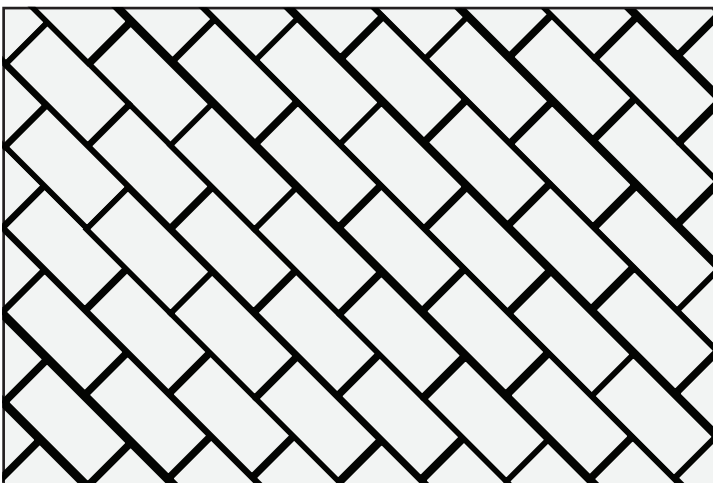

# HOLLAND STONE

---

Running Bond

90° Herringbone

Basket Weave

Modified Basket Weave

Running Bond - 45°

Basket Weave - 45°

# HOLLAND STONE (CONTINUED)

---

Herringbone - 45°