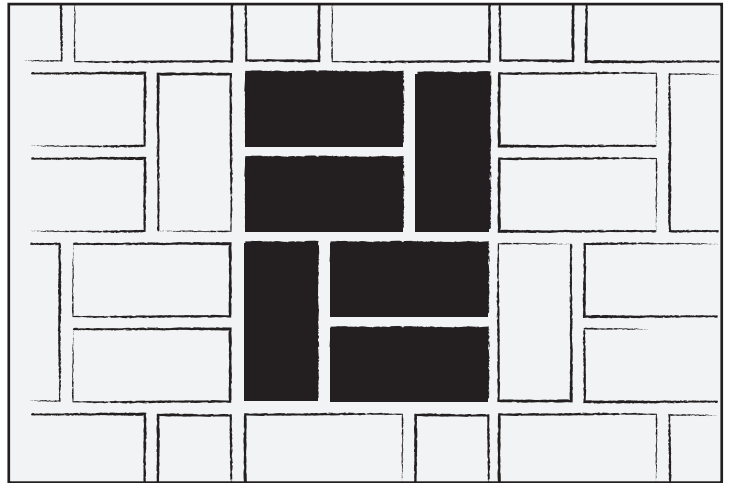

# HOLLAND STONE

---

Running Bond

90° Herringbone

Basket Weave

Modified Basket Weave

Running Bond - 45°

Basket Weave - 45°

# HOLLAND STONE (CONTINUED)

---

Herringbone - 45°