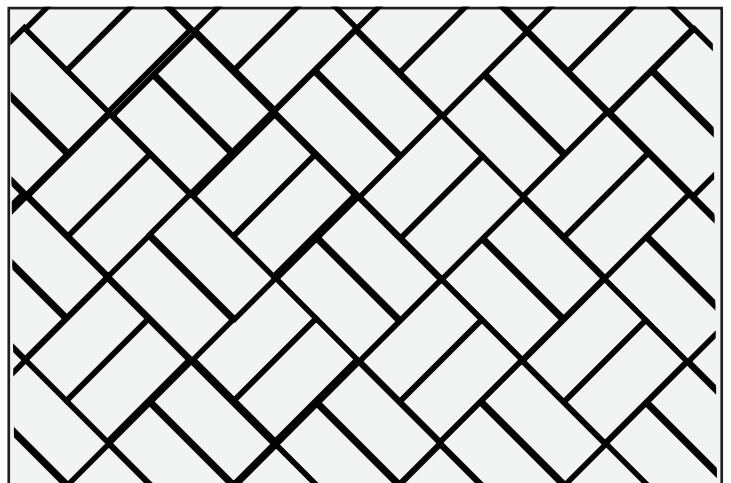

# HOLLAND STONE

---

Running Bond

90° Herringbone

Basket Weave

Modified Basket Weave

Running Bond - 45°

Basket Weave - 45°

# HOLLAND STONE (CONTINUED)

---

Herringbone - 45°